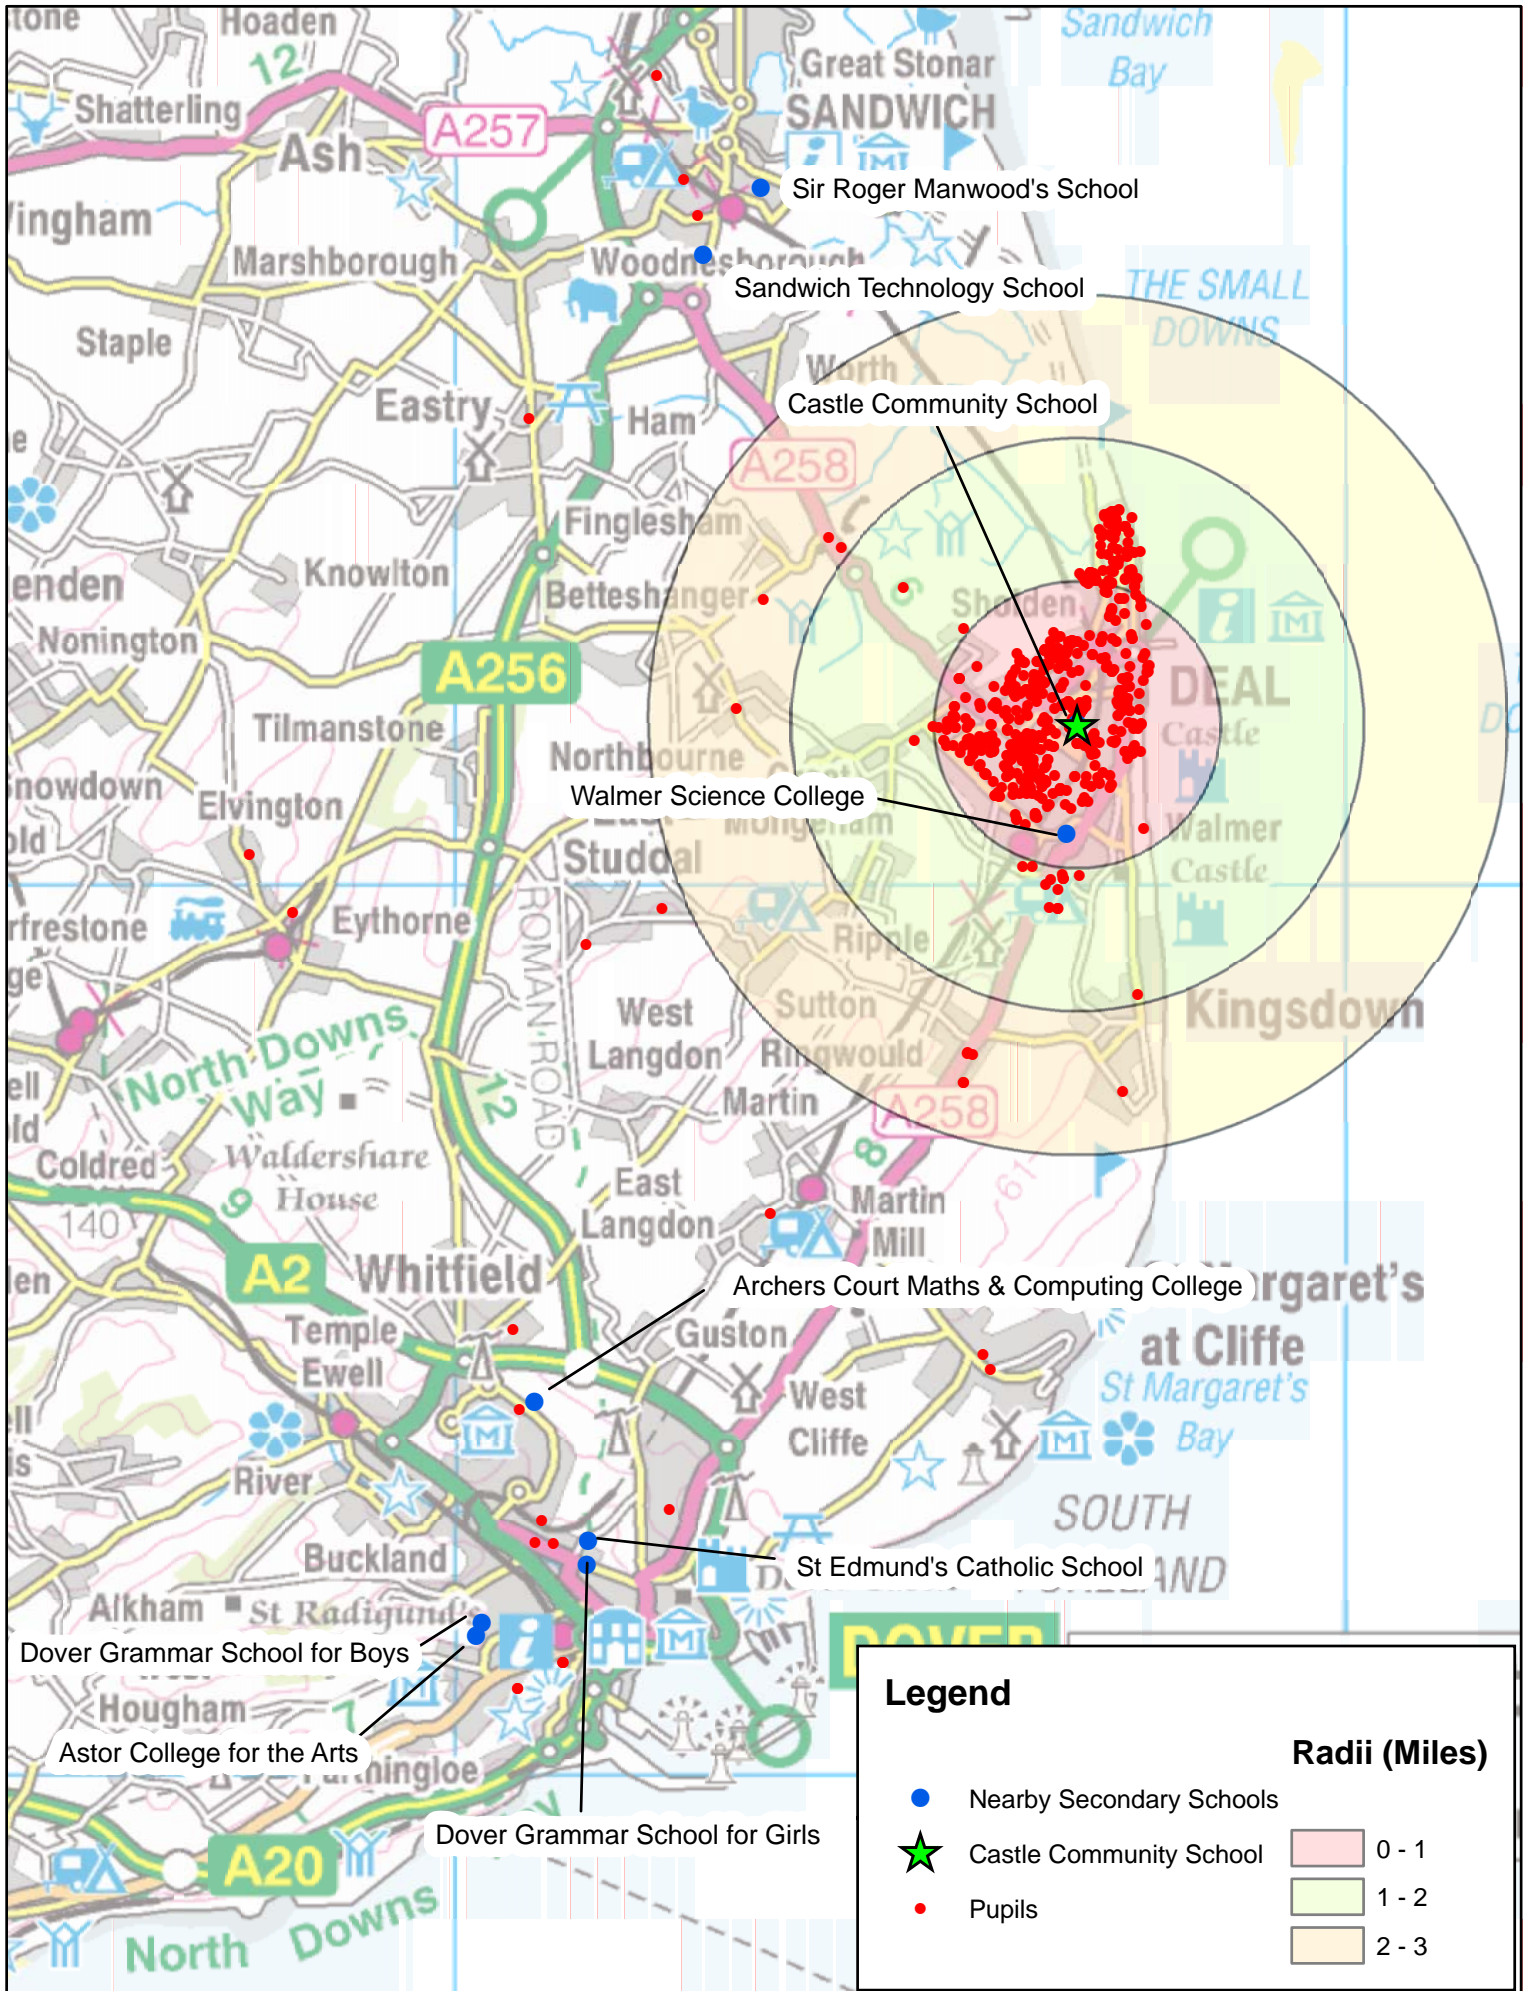

# Pupil Dot Map of Castle Community School

GH - Ad Hoc 10772

Please note there are 10 pupils not showing on this map. These pupils are located in Herne Bay, Canterbury Aylesham, Birchington, Margate (1 each), Faversham (2) and Ramsgate (3)

This map is based upon Ordnance Survey material with the permission of Ordnance Survey on behalf of the Controller of Her Majesty's Stationery Office © Crown Copyright. Unauthorised reproduction infringes Crown copyright and may lead to prosecution or civil proceedings. 100019238 2009